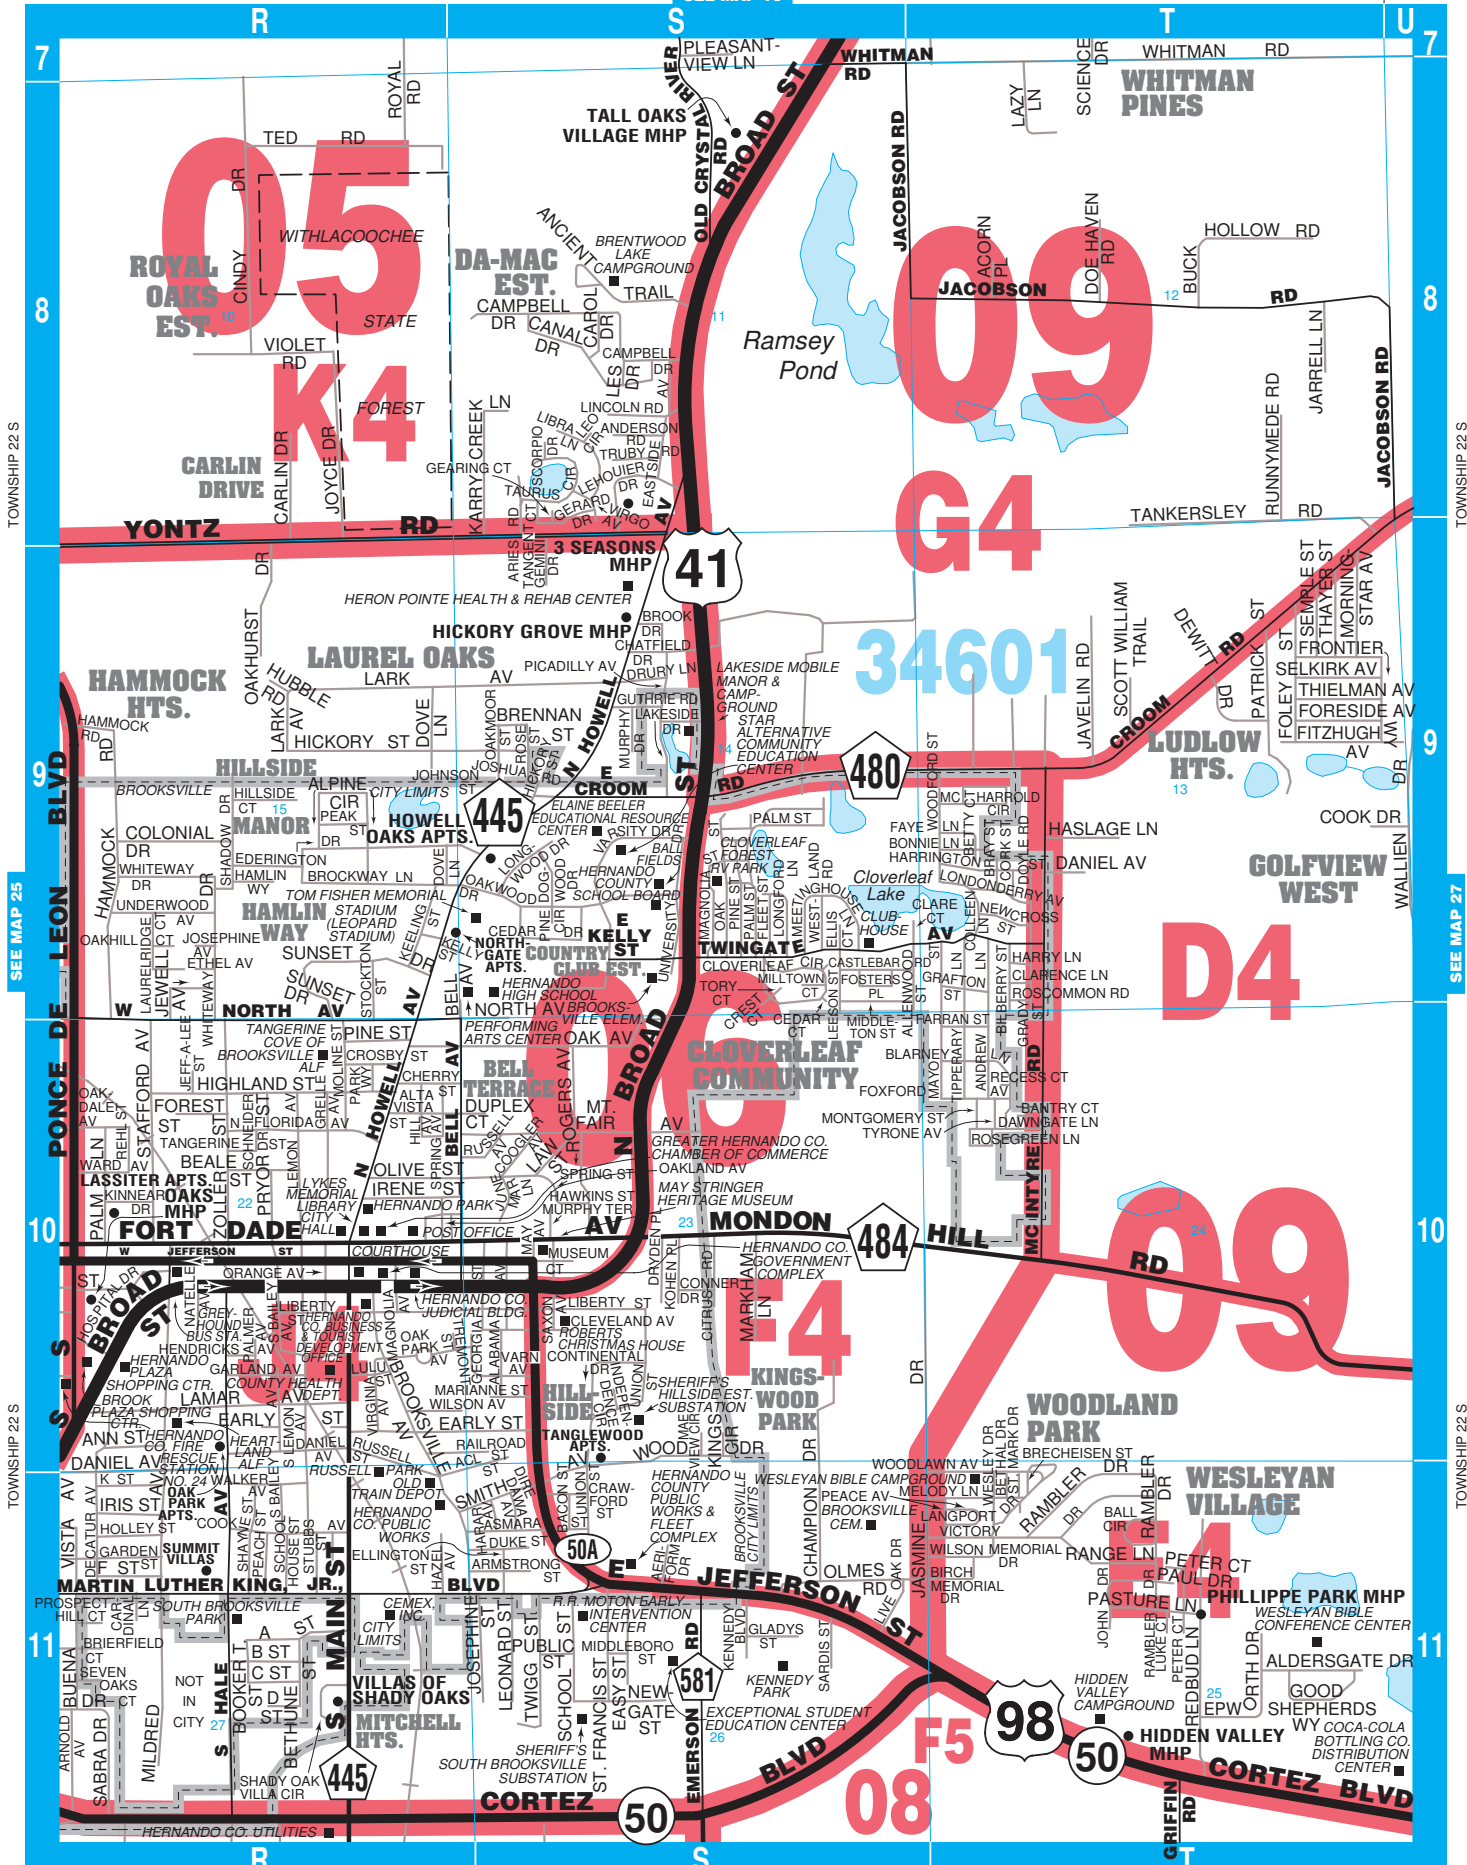

BROOKSVILLE, CLOVERLEAF COMMUNITY

RANGE 19 E

SEE MAP 16

RANGE 19 E R 20 E

TOWNSHIP 22 S

SEE MAP 25

TOWNSHIP 22 S

TOWNSHIP 22 S

TOWNSHIP 22 S

SEE MAP 27

TOWNSHIP 22 S

TOWNSHIP 22 S